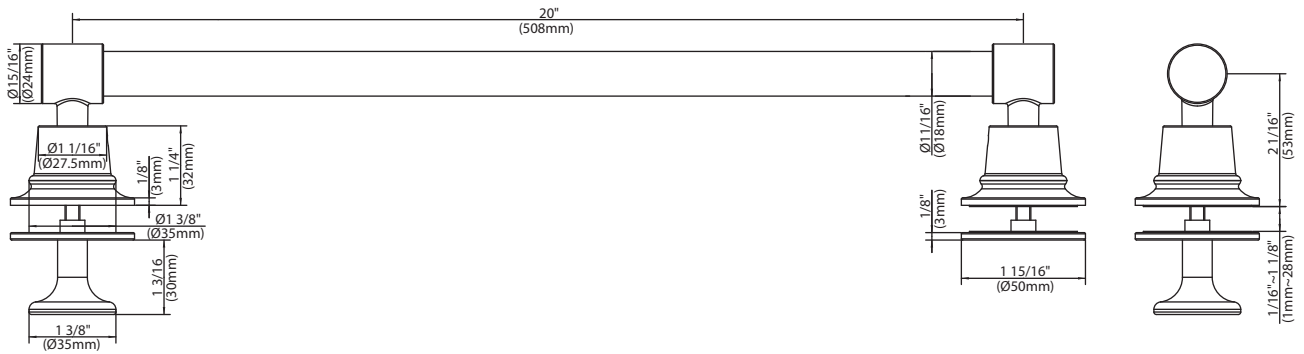

LEFROY BROOKS

1 8 2 8 T R O U T M A N S T R E E T
R I D G E W O O D N E W Y O R K N Y 1 1 3 8 5 U S A
T: +1(718) 302 5292 F: +1(718) 302 4177

M2-5470

FLEETWOOD 20" SHOWER DOOR HANDLE

DIMENSIONAL DATA SHEET

DATE: 12 December 2013

No: BM2R1000

COPYRIGHT © LBP LTD 2012. ALL RIGHTS RESERVED.

DIMENSIONS IN INCHES & MILLIMETRES

WHILST EVERY EFFORT IS MADE TO ENSURE THE ACCURACY OF THESE DATA SHEETS THEY ARE SUBJECT TO CHANGE WITHOUT NOTICE AS PART OF THE COMPANY'S PRODUCT DEVELOPMENT PROCESS

M2-5470

FLEETWOOD 20" SHOWER DOOR HANDLE

1	Rail (258136-X)	6	Nut (009348)	11	Wrench (031272)
2	Post (244044)	7	Stud bolt (017251)	12	Allen key (031003)
3	Set screw (065086)	8	Rubber washer (058171)	13	Pull-knob (259138)
4	Bracket (245029)	9	Decorative nut (243048)		
5	Set screw (292001)	10	Decorative nut (243218)		