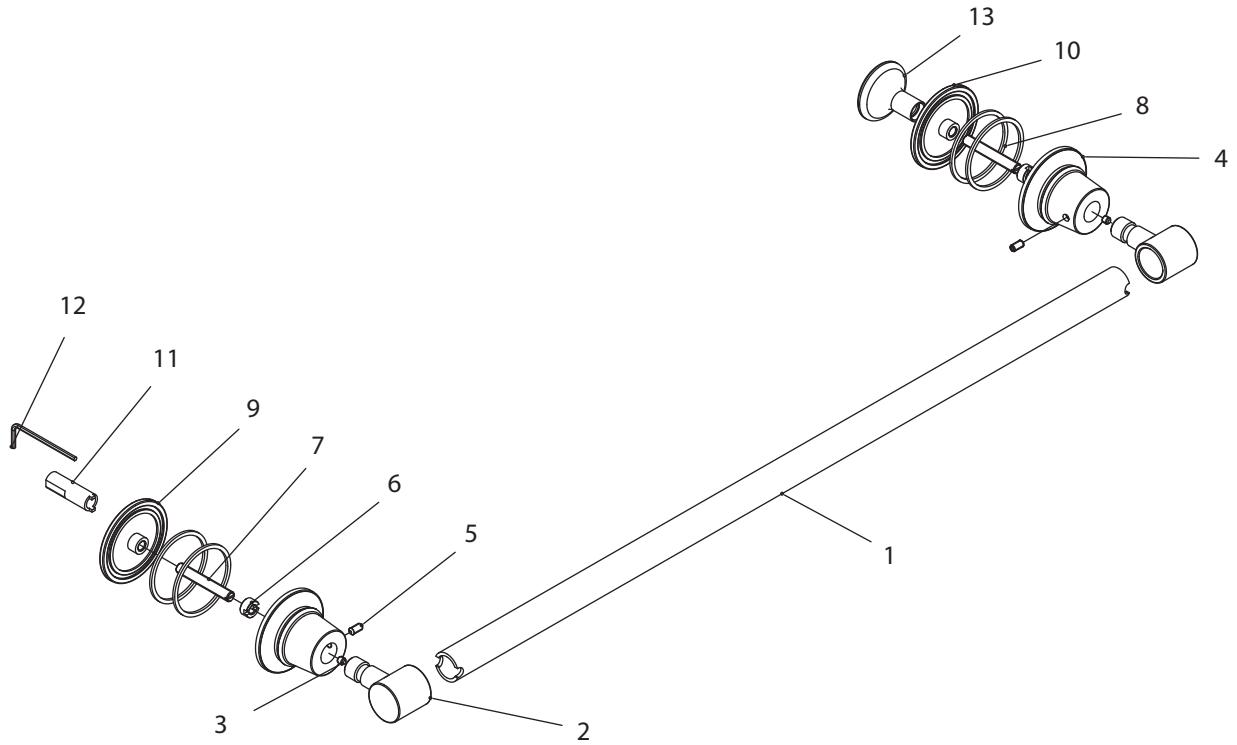

LEFROY BROOKS

1 8 2 8 T R O U T M A N S T R E E T
R I D G E W O O D N E W Y O R K N Y 1 1 3 8 5 U S A
T: +1(718) 302 5292 F: +1(718) 302 4177

M2-5470

FLEETWOOD 20" SHOWER DOOR HANDLE

DIMENSIONAL DATA SHEET

DATE: 12 December 2013

No: BM2R1000

COPYRIGHT © LBP LTD 2012. ALL RIGHTS RESERVED.

DIMENSIONS IN INCHES & MILLIMETRES

WHILST EVERY EFFORT IS MADE TO ENSURE THE ACCURACY OF THESE DATA SHEETS THEY ARE SUBJECT TO CHANGE WITHOUT NOTICE AS PART OF THE COMPANY'S PRODUCT DEVELOPMENT PROCESS

M2-5470

FLEETWOOD 20" SHOWER DOOR HANDLE

1	Rail (258136-X)	6	Nut (009348)	11	Wrench (031272)
2	Post (244044)	7	Stud bolt (017251)	12	Allen key (031003)
3	Set screw (065086)	8	Rubber washer (058171)	13	Pull-knob (259138)
4	Bracket (245029)	9	Decorative nut (243048)		
5	Set screw (292001)	10	Decorative nut (243218)		